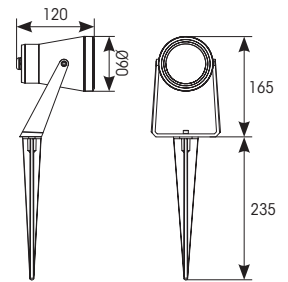

Garletta GU10

- Spike light suitable for residential or hospitality applications
- Dual purpose garden spotlight supplied with wall mounting bracket and spike
- Polycarbonate construction suitable for coastal areas
- Pre-wired with 2 metres of rubber insulated cable
- Suitable for GU10 LED lamps only as detailed
- Option to add OCTO Connected by WiZ smart GU10 lamp
 - AOCTOW/GU10LED/TW
 - AOCTOW/GU10LED/RGBTW

Connected by
WiZ

Wall Mounting

GU10 LED

Maximum Size

56

CODE	DESCRIPTION	MAX WATTAGE	CLASS	IP	IK
AGAR/GU10	GU10	5W	2	IP65	IK08